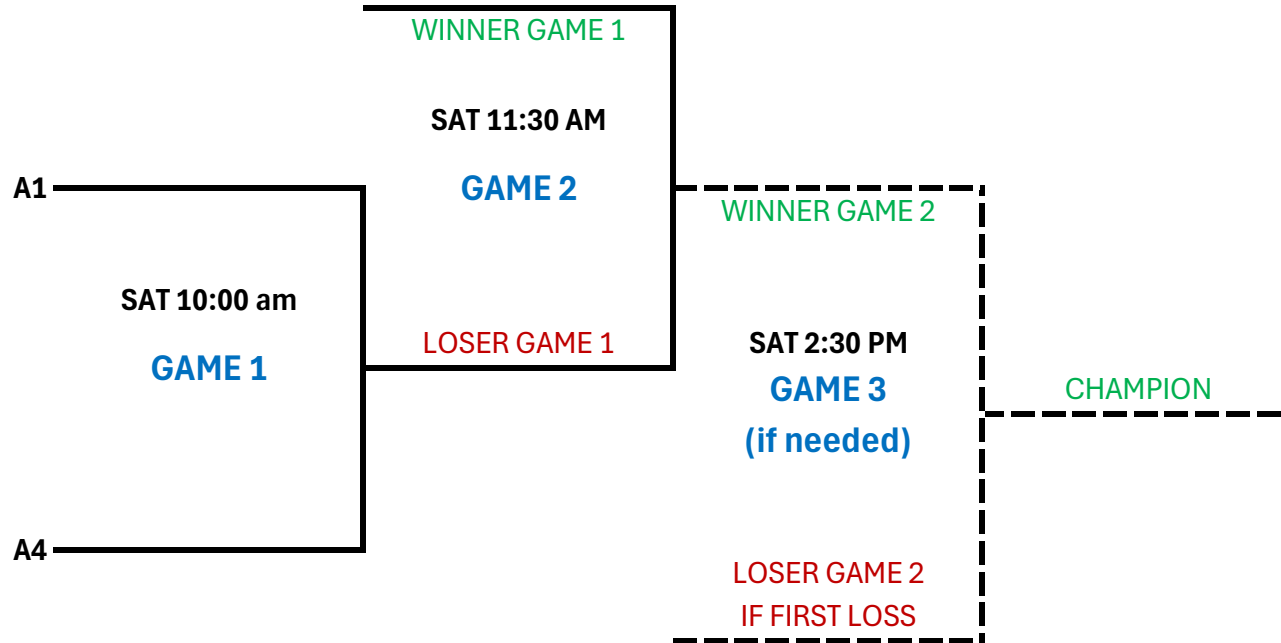

PMSPL 2024 TOURNAMENT -- A DIVISION

ALL GAMES AT KINSMAN PARK SOUTH

A DIV	Time	Park: Kinsman South	
		Away	Home
Game 1	S1000	A1	A4
Game 2	S1130	A4	A1
Game 3 (if needed)	S230	A1	A4