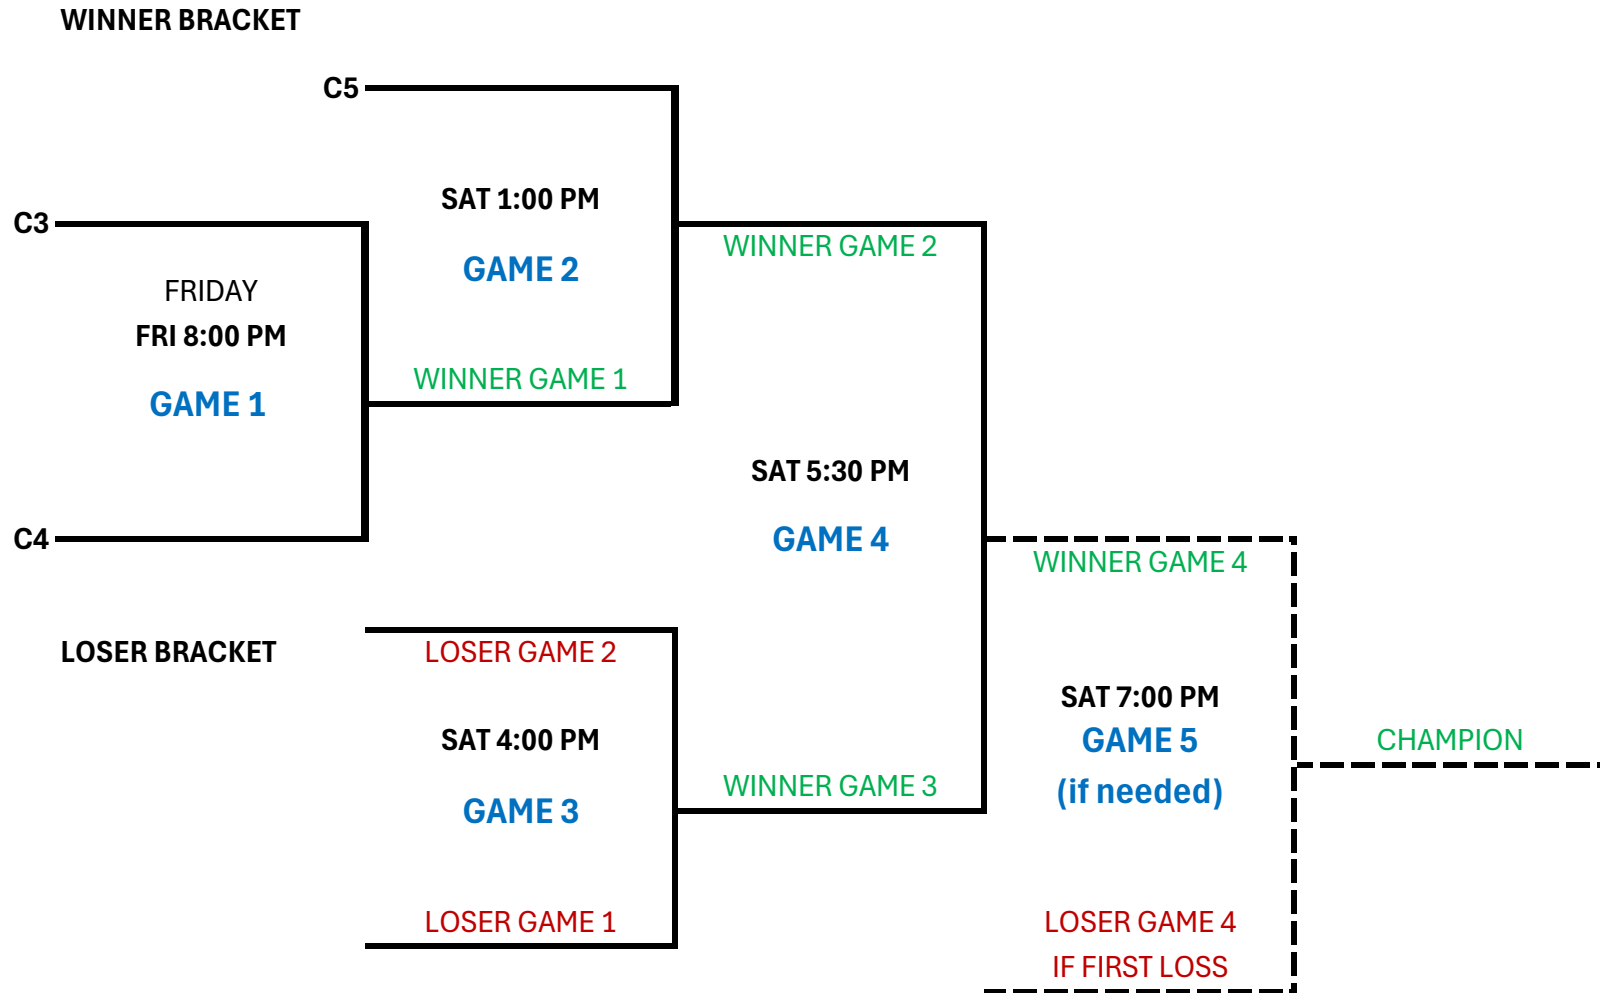

PMSPL 2024 TOURNAMENT -- C DIVISION

ALL GAMES AT KINSMAN PARK SOUTH

C DIV	Time	Park: Kinsman South	
		Away	Home
Game 1	F800	C3	C4
Game 2	S100	C5	Winner Game 1
Game 3	S400	Loser Game 2	Loser Game 1
Game 4	S530	Winner Game 2	Winner Game 3
Game 5	S700	<i>Loser Game 4 (if 1st loss)</i>	<i>Winner Game 4</i>